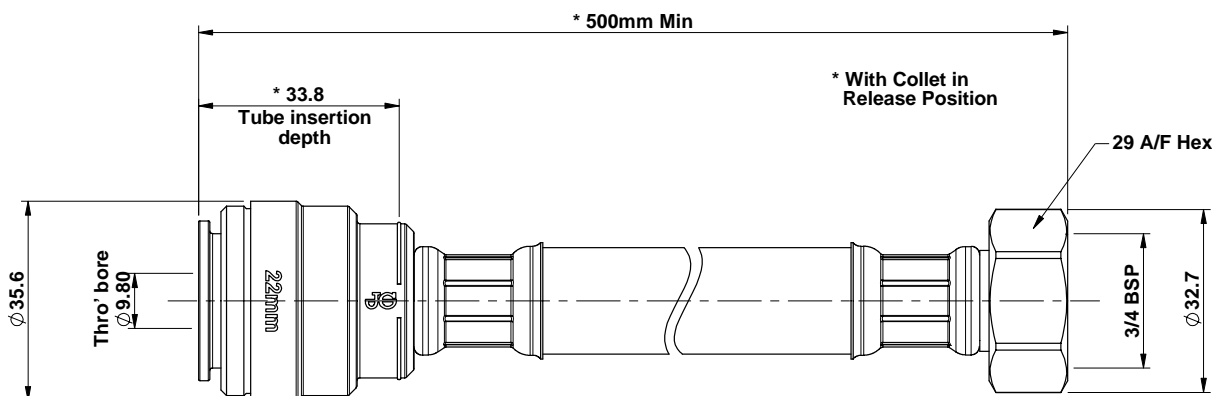

Product Data Sheet

22mm x 3/4 BSP Flexi Hose
(500mm Long)

John Guest

Applications	
Hot and Cold Water	✓
Central Heating	×

THIS PRODUCT IS MADE FROM NON-DZR BRASS

Tube Detail

Part Description	Material
22mm x 1/2" ID Hose Connector Assembly	See DS-NC737-W, White
3/4 BSP Hose Barb	Nickel Plated Brass CZ121
3/4 BSP Captive Brass Nut	Nickel Plated Brass CZ121
3/4 BSP Sealing Washer	Ethylene Propylene, Black
Ferrule, 19.6mm	Stainless Steel
13mm ID Reinforced Flexible Hose	Multi-Layered PVC / Polyester Fibre Reinforced & Hytrel

All Dimensions in mm

THE COPYRIGHT IN THIS DRAWING AND THE PRODUCTS REFERRED THEREON BELONG TO JOHN GUEST INTERNATIONAL LIMITED AND THIS DRAWING NOR THE INFORMATION CONTAINED HEREIN SHALL BE PRODUCED IN ANY FORM OR USED FOR ANY PURPOSE WITHOUT WRITTEN CONSENT © 2010